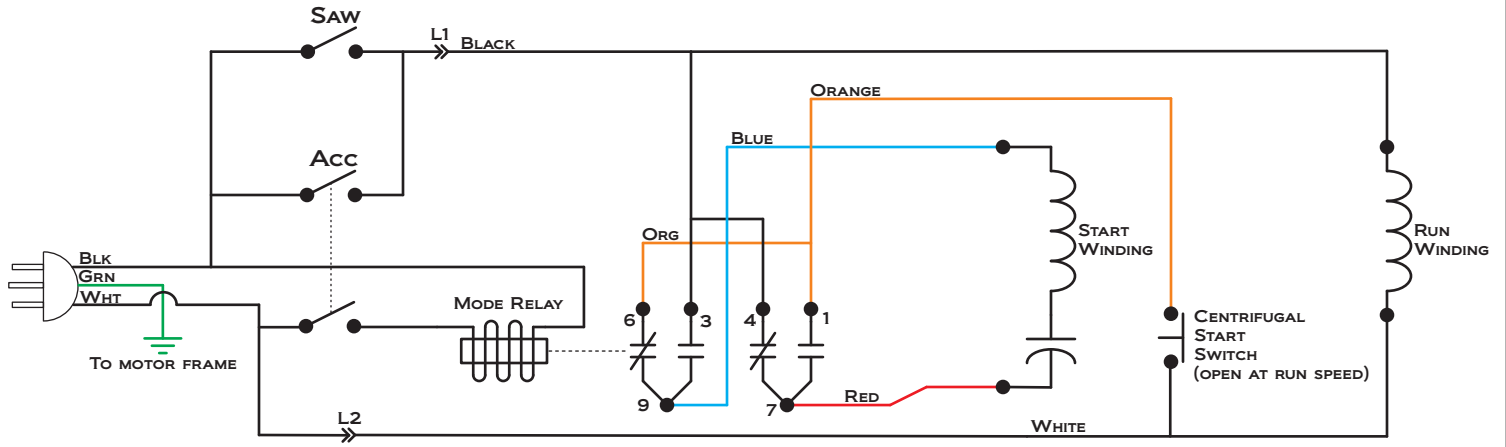

CRAFTERS STATION ELECTRICAL

L1: AC Hot (BLACK)
L2: AC Neutral (WHITE)

MODE RELAY IS ENERGIZED FOR ACCESSORIES
CLOCKWISE FOR ACCESSORIES
COUNTERCLOCKWISE FOR SAW

MODE RELAY: NTE ELECTRONICS, INC.
R55-11A20-120F (\$1763)
MOTOR: EMERSON C55FLE 319
SHOPSMITH P/N 516038