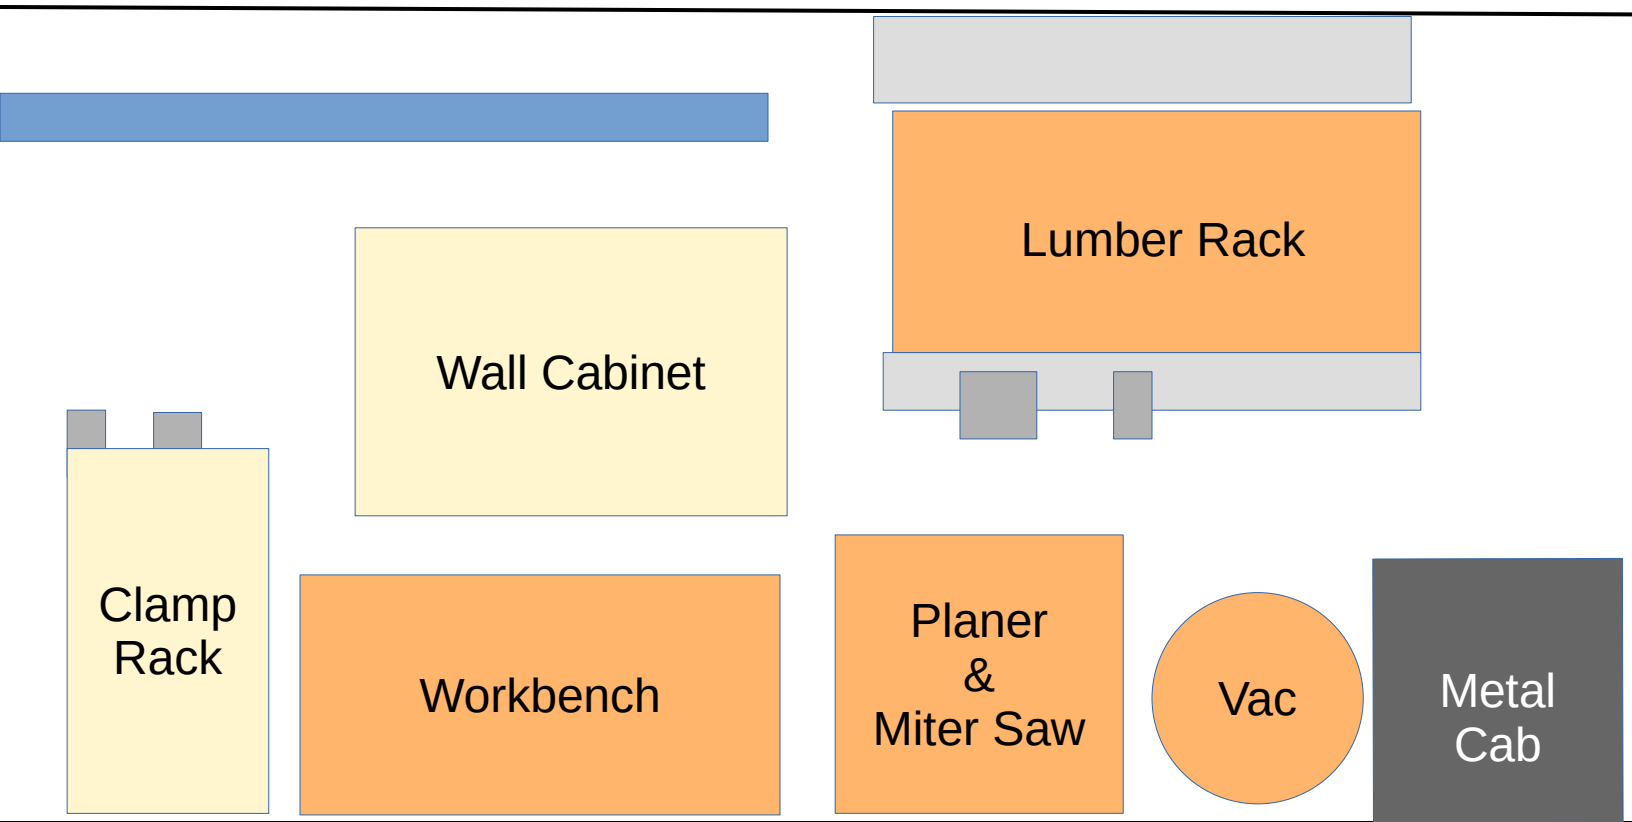

#### Notes:

Wall cabinet above  
Workbench.

Cordless charging  
cabinet above SPT  
cart.

Some wood  
storage above  
Planer & Vac..

Workbench

Router  
Table

Box = 12 in  
Ver 9

Clamp  
Rack

# Garage Shop South West Wall Elevation